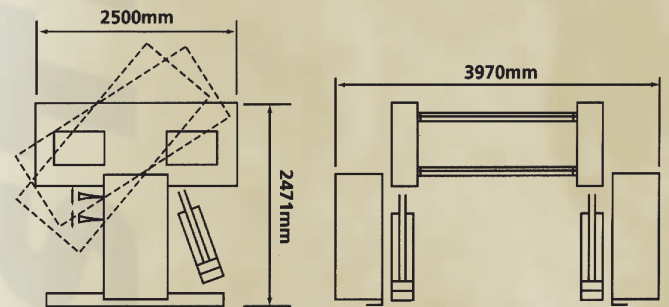

GS-660 Jumbo Tufter

Jumbo Tufter

The G660 JUMBO TUFTER is a heavy-duty mattress compression machine used for hand tufting. This type of mattress has always enjoyed a privileged position in the bedding market where, together with traditional side stitching, it epitomises the hand made craft product of the past. It also provides customers with the reassurance of traditional materials and workmanship and the status premium merchandise brings to the purchaser.

The G660 JUMBO TUFTER is a king size compression tufting machine that depresses and tufts very large and heavy mattresses. Tufting is the ultimate in traditional methods of restricting the movement of upholstery fillings while still presenting a sumptuous 'deep comfort' appearance.